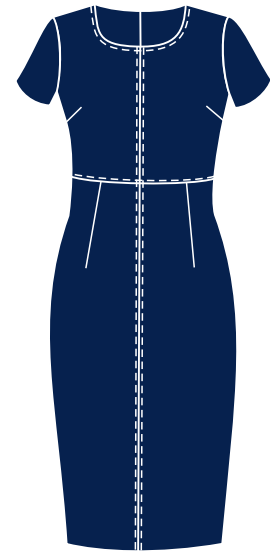

Coriander

S/s suiting top with pleated insets
Size 28-50
R438.78

Origano

L/s lined jacket
Size 28-50
R998.17

Rowan

Unisex L/s Fleece Jacket
Size XXS - 5XL
R673.61

Nazley

Fitted headgear
R180.04

Teak

Side back elastic lined
pencil skirt with back vent
Sizes 28-50
65cm 75cm
R322.43 R334.67

Mastic

Straight leg pants with back
elastic waist and pockets
Size 28-50
R395.91

Chicory

S/s fitted shift dress
Size 28-50
R683.73

ADMIN MENS 2025

DJ

S/s and L/s Formal Lounge Shirt
Size 37-48
R438.78

Rowan

Unisex L/s Fleece Jacket
Size XXS - 5XL
R673.61

Beckham

Flat front trouser
Sizes 28-44
R420.41

FABFRIC USED: