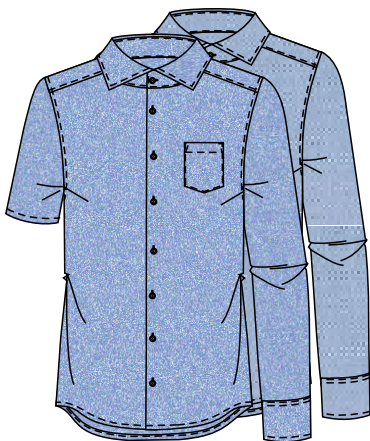

Coriander

S/s suiting top with pleated insets
Size 28-50
R438.78

Origano

L/s lined jacket
Size 28-50
R998.17

Rowan

Unisex L/s Fleece Jacket
Size XXS - 5XL
R673.61

Nazley

Fitted headgear
R180.04

Teak

Side back elastic lined
pencil skirt with back vent
Sizes 28-50
65cm 75cm
R322.43 R334.67

Mastic

Straight leg pants with back
elastic waist and pockets
Size 28-50
R395.91

Chicory

S/s fitted shift dress
Size 28-50
R683.73

ADMIN MENS 2025

DJ

S/s and L/s Formal Lounge Shirt
Size 37-48
R438.78

Rowan

Unisex L/s Fleece Jacket
Size XXS - 5XL
R673.61

Beckham

Flat front trouser
Sizes 28-44
R420.41

FABFRIC USED: